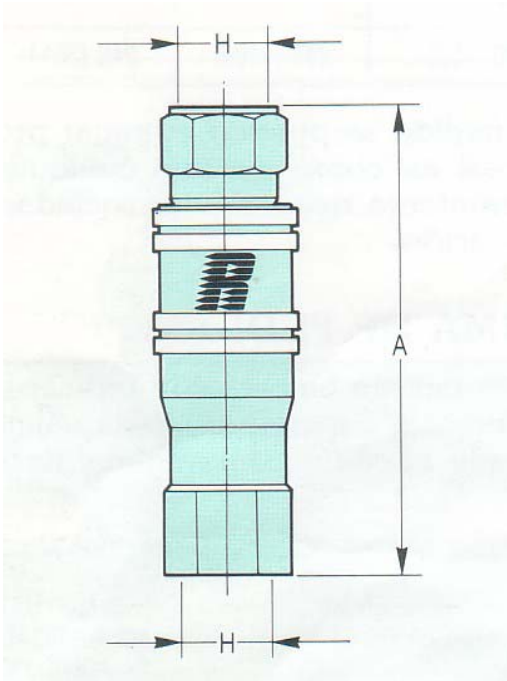

Remark: The dimensions of this catalogue are for reference only and it can change without previous notice.

Quick Coupling

GENERAL CHARACTERISTICS

Quick connectors for oleohydraulics facilities, for pressures until 450 Bar.

Designed for an easy turn on and off, they have a double sealing O'Ring and safety ring shutoff.

CONNECTIONS

Manufactured in dimensions from 1/4" to 2" threaded BSP or NPT.

MATERIALS

Manufactured in two standard versions: