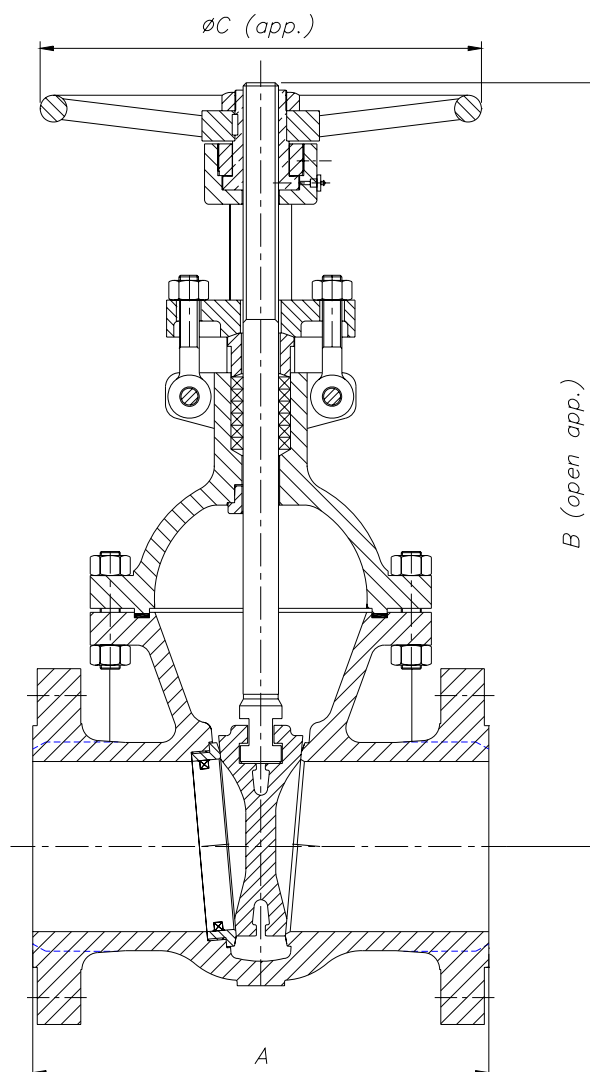

Gate Valves Type Bolted Bonnet PN-16 DN 40-600 Carbon Steel & Stainless Steel

Fig. VC16BB

Design:
ISO 10434

Gate Valves PN16

Type Bolted Bonnet

Parts and materials

Item	Description	Material	
		Carbon Steel	Stainless Steel
1	Body	1,0619	1,4408
2	Bonnet	1,0619	1,4408
3	Wedge	GX 25 Cr 14 (13 Cr) (2)	Integral
4	Yoke	1,0619	1,4408
5	Stem	X10 Cr 13 (13Cr)	1,4401
6	Seat Ring	GX 25 Cr 14 (13 Cr) (1)	1,4408
7	Stem Nut	1,1151	1,4301
8	Backseat	1,4301	1,4401
9	Gland	1,1151	Integral
10	Gland Flange	1,1151	1,4308
11	Stem Packing	Graphited	Graphited
12	Gasket	Graphited	Graphited
13	Bonnet Bolt & Nut	1,7258	1,4301
14	Eye Bolt & Nut	1,7258	1,4301
15	Handwheel	0,7040	0,7040
(1) DN 200 and larger 1,0619 +013Cr			
(2) DN 200 and larger 1,1151 +013Cr			

Gate Valves PN 16

Type Bolted Bonnet

Dimensions

DN	A (RF/BW)	B	ØC	WEIGHT
40	240	315	160	14
50	250	370	160	18
65	270	380	200	27
80	280	440	225	33
100	300	515	250	45
125	325	630	280	68
150	350	725	320	90
200	400	820	360	125
250	450	1025	400	225
300	500	1220	450	320
350	550	1435	500	460
400	600	1575	560	700
500	700	2250	600	1725
600	1350	2400	700	2570

(*) Dimensions in mm and weight in kg.

Gate Valves PN16

Type Bolted Bonnet

General Characteristics, Cv, P&T Rating

GENERAL CHARACTERISTICS	Fig. VC16BB			
DESIGN STANDARDS				
Valves design	ISO 10434			
End to End Dimensions	ISO 5752			
Flanged Dimensions	ISO 7005-1 Part. 1			
Visual Inspection	MSS SP- 55			
Marking	ISO 5209			
TESTS AND CERTIFICATES				
Pressure testing	ISO 5208			
Others	ATEX, CE			

Temp °C	MATERIAL	
	1,0619 Bar	1,4408 Bar
0-20	16,0	14,6
50	16,0	13,9
100	16,0	12,6
150	15,7	11,5
200	15,2	10,5
250	14,4	9,7
300	12,8	9,0
350	11,2	8,5
400	8,8	8,2
425	7,2	8,0
450		8,0
500		7,8

Comercial de Válvulas y Accesorios, S.A.
 Polígono Industrial Polizur, Calle Bosc Tancat, 6 Nave 2 y 3
 08290 Cerdanyola del valles (Barcelona) – Spain Tel. 93 586 36 00 Fax 93 586 36 04
 e-mail: info@cva.es
 URL: www.cva.es