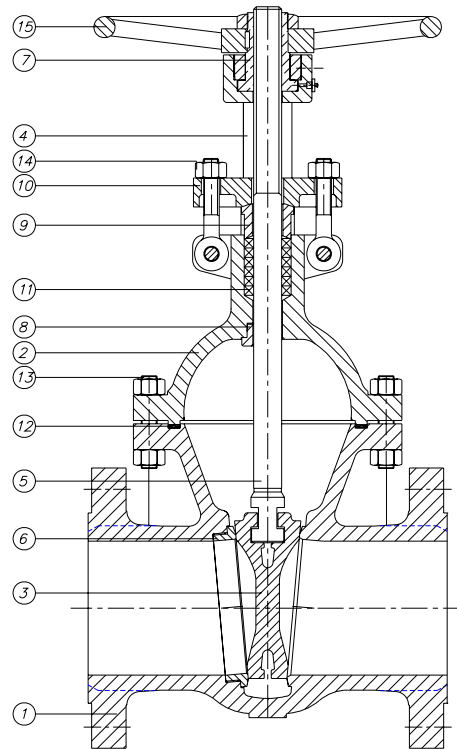

Gate Valves Type Bolted Bonnet PN-16 DN 40-600 Carbon Steel & Stainless Steel

Fig. VC16BB

Design:
ISO 10434

Gate Valves PN16

Type Bolted Bonnet

Parts and materials

Item	Description	Material	
		Carbon Steel	Stainless Steel
1	Body	1,0619	1,4408
2	Bonnet	1,0619	1,4408
3	Wedge	GX 25 Cr 14 (13 Cr) (2)	Integral
4	Yoke	1,0619	1,4408
5	Stem	X10 Cr 13 (13Cr)	1,4401
6	Seat Ring	GX 25 Cr 14 (13 Cr) (1)	1,4408
7	Stem Nut	1,1151	1,4301
8	Backseat	1,4301	1,4401
9	Gland	1,1151	Integral
10	Gland Flange	1,1151	1,4308
11	Stem Packing	Graphited	Graphited
12	Gasket	Graphited	Graphited
13	Bonnet Bolt & Nut	1,7258	1,4301
14	Eye Bolt & Nut	1,7258	1,4301
15	Handwheel	0,7040	0,7040
(1) DN 200 and larger 1,0619 +013Cr			
(2) DN 200 and larger 1,1151 +013Cr			

Gate Valves PN 16

Type Bolted Bonnet

Dimensions

DN	A (RF/BW)	B	ØC	WEIGHT
40	240	315	160	14
50	250	370	160	18
65	270	380	200	27
80	280	440	225	33
100	300	515	250	45
125	325	630	280	68
150	350	725	320	90
200	400	820	360	125
250	450	1025	400	225
300	500	1220	450	320
350	550	1435	500	460
400	600	1575	560	700
500	700	2250	600	1725
600	1350	2400	700	2570

(*) Dimensions in mm and weight in kg.

Gate Valves PN16

Type Bolted Bonnet

General Characteristics, Cv, P&T Rating

GENERAL CHARACTERISTICS	Fig. VC16BB			
DESIGN STANDARDS				
Valves design	ISO 10434			
End to End Dimensions	ISO 5752			
Flanged Dimensions	ISO 7005-1 Part. 1			
Visual Inspection	MSS SP- 55			
Marking	ISO 5209			
TESTS AND CERTIFICATES				
Pressure testing	ISO 5208			
Others	ATEX, CE			

Temp °C	MATERIAL	
	1,0619 Bar	1,4408 Bar
0-20	16,0	14,6
50	16,0	13,9
100	16,0	12,6
150	15,7	11,5
200	15,2	10,5
250	14,4	9,7
300	12,8	9,0
350	11,2	8,5
400	8,8	8,2
425	7,2	8,0
450		8,0
500		7,8

Comercial de Válvulas y Accesorios, S.A.
 Polígono Industrial Polizur, Calle Bosc Tancat, 6 Nave 2 y 3
 08290 Cerdanyola del valles (Barcelona) – Spain Tel. 93 586 36 00 Fax 93 586 36 04
 e-mail: info@cva.es
 URL: www.cva.es