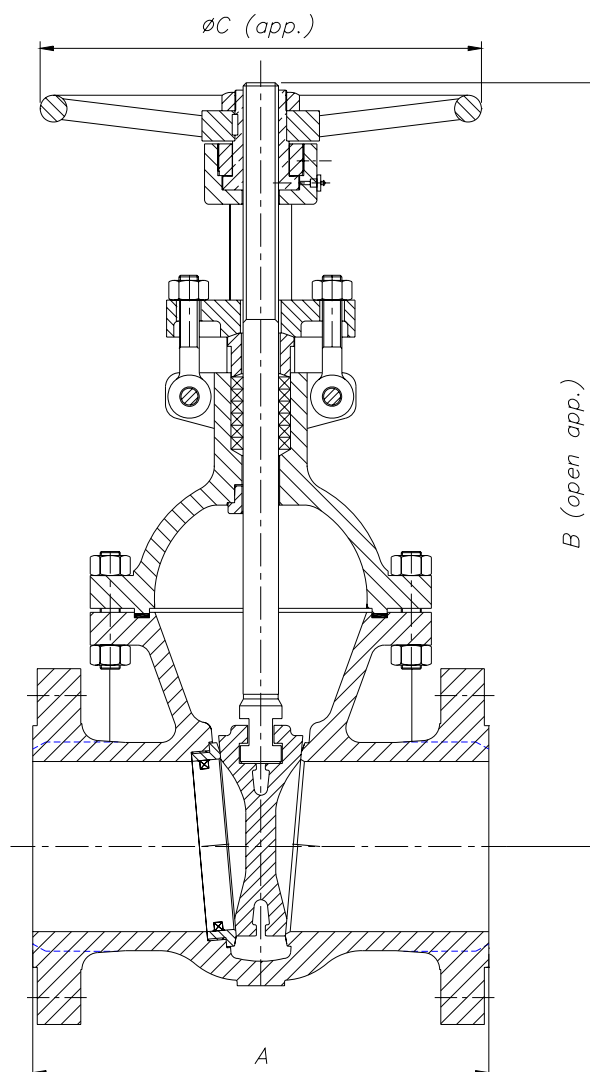

**Gate Valves Type Bolted Bonnet
PN-25 DN 40-600
Carbon Steel & Stainless Steel**

Fig. VC25BB

**Design:
ISO 10434**

Gate Valves PN25

Type Bolted Bonnet

Parts and materials

Item	Description	Material	
		Carbon Steel	Stainless Steel
1	Body	1,0619	1,4408
2	Bonnet	1,0619	1,4408
3	Wedge	GX 25 Cr 14 (13 Cr) (2)	Integral
4	Yoke	1,0619	1,4408
5	Stem	X10 Cr 13 (13Cr)	1,4401
6	Seat Ring	GX 25 Cr 14 (13 Cr) (1)	1,4408
7	Stem Nut	1,1151	1,4301
8	Backseat	1,4301	1,4401
9	Gland	1,1151	Integral
10	Gland Flange	1,1151	1,4308
11	Stem Packing	Graphited	Graphited
12	Gasket	Graphited	Graphited
13	Bonnet Bolt & Nut	1,7258	1,4301
14	Eye Bolt & Nut	1,7258	1,4301
15	Handwheel	0,7040	0,7040
(1) DN 200 and larger		1,0619 +013Cr	
(2) DN 200 and larger		1,1151 +013Cr	

Gate Valves PN25

Type Bolted Bonnet

Dimensions

DN	A (RF/BW)	B	$\varnothing C$	WEIGHT
40	240	315	160	14
50	250	370	160	18
65	270	380	200	27
80	280	440	225	33
100	300	515	250	45
125	325	630	280	68
150	350	725	320	90
200	400	820	360	125
250	450	1025	400	225
300	500	1220	450	320
350	550	1435	500	460
400	600	1575	560	700
500	700	2250	600	1725
600	1350	2400	700	2570

(*) Dimensions in mm and weight in kg.

Gate Valves PN25

Type Bolted Bonnet

General Characteristics, Cv, P&T Rating

GENERAL CHARACTERISTICS	Fig. VC16BB
DESIGN STANDARDS	
Valves design	ISO 10434
End to End Dimensions	ISO 5752
Flanged Dimensions	ISO 7005-1 Part. 1
Visual Inspection	MSS SP- 55
Marking	ISO 5209
TESTS AND CERTIFICATES	
Pressure testing	ISO 5208
Others	ATEX, CE