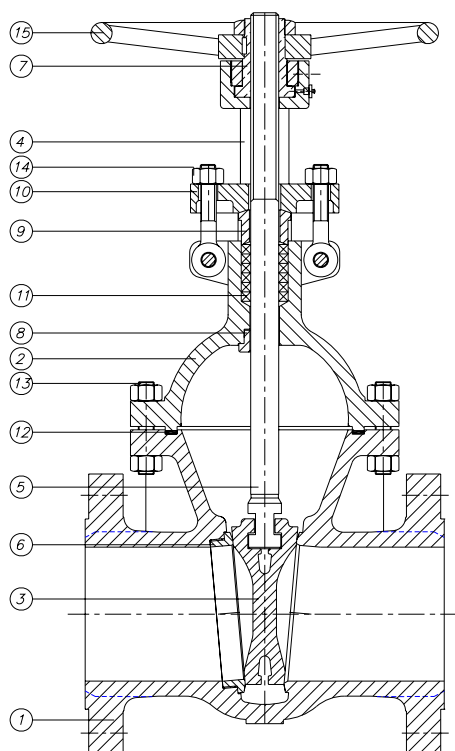

**Gate Valves Type Bolted Bonnet
PN-25 DN 40-600
Carbon Steel & Stainless Steel**

Fig. VC25BB

**Design:
ISO 10434**

Gate Valves PN25

Type Bolted Bonnet

Parts and materials

Item	Description	Material	
		Carbon Steel	Stainless Steel
1	Body	1,0619	1,4408
2	Bonnet	1,0619	1,4408
3	Wedge	GX 25 Cr 14 (13 Cr) (2)	Integral
4	Yoke	1,0619	1,4408
5	Stem	X10 Cr 13 (13Cr)	1,4401
6	Seat Ring	GX 25 Cr 14 (13 Cr) (1)	1,4408
7	Stem Nut	1,1151	1,4301
8	Backseat	1,4301	1,4401
9	Gland	1,1151	Integral
10	Gland Flange	1,1151	1,4308
11	Stem Packing	Graphited	Graphited
12	Gasket	Graphited	Graphited
13	Bonnet Bolt & Nut	1,7258	1,4301
14	Eye Bolt & Nut	1,7258	1,4301
15	Handwheel	0,7040	0,7040
(1) DN 200 and larger		1,0619 +013Cr	
(2) DN 200 and larger		1,1151 +013Cr	

Gate Valves PN25

Type Bolted Bonnet

Dimensions

DN	A (RF/BW)	B	$\varnothing C$	WEIGHT
40	240	315	160	14
50	250	370	160	18
65	270	380	200	27
80	280	440	225	33
100	300	515	250	45
125	325	630	280	68
150	350	725	320	90
200	400	820	360	125
250	450	1025	400	225
300	500	1220	450	320
350	550	1435	500	460
400	600	1575	560	700
500	700	2250	600	1725
600	1350	2400	700	2570

(*) Dimensions in mm and weight in kg.

Gate Valves PN25

Type Bolted Bonnet

General Characteristics, Cv, P&T Rating

GENERAL CHARACTERISTICS	Fig. VC16BB
DESIGN STANDARDS	
Valves design	ISO 10434
End to End Dimensions	ISO 5752
Flanged Dimensions	ISO 7005-1 Part. 1
Visual Inspection	MSS SP- 55
Marking	ISO 5209
TESTS AND CERTIFICATES	
Pressure testing	ISO 5208
Others	ATEX, CE