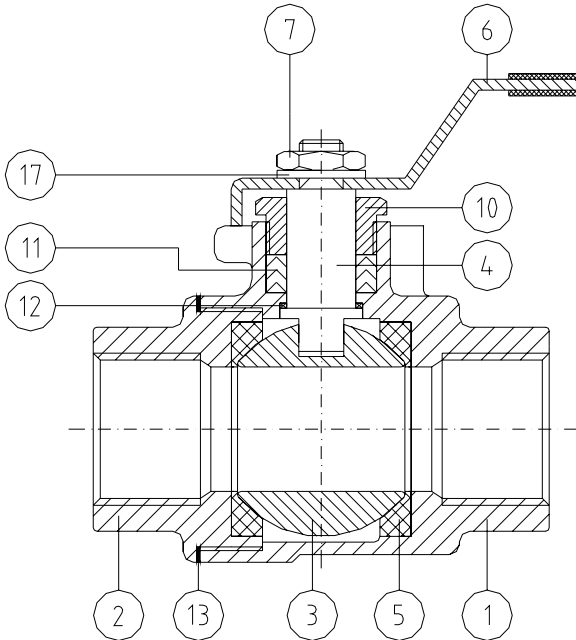

Two Pieces Ball Valves

1000 WOG (69 bar)

Parts and materials, Dimensions

Parts and materials

Item	Description	Material
1	Body	ASTMA351 CF8M
2	Body connector	ASTMA351 CF8M
3	Ball	ASTMA351 CF8M
4	Stem	AISI 316
5	Seat ring	PTFE + GLASS FIBER
6	Wrench	AISI 304
7	Wrench Nut	AISI 304
10	Gland	AISI 304
11	Gland packing	PTFE + GLASS FIBER
12	Stem thrust seal	PTFE
13	Body connector seal	PTFE
17	Washer	AISI 304