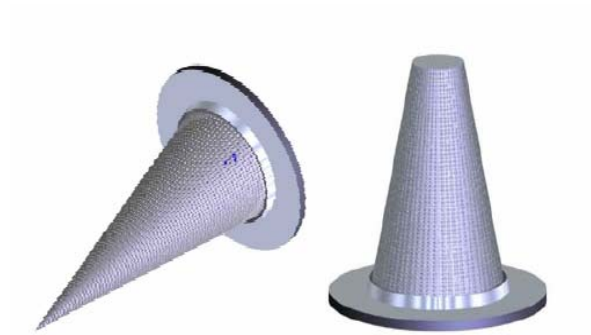

# Temporary Strainer

## ANSI 150-600 lbs

DN25–600 (1”-24”) Carbon and Stainless steel

---