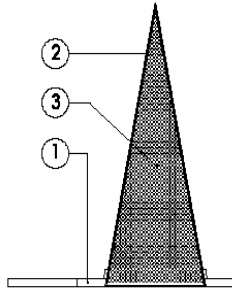

Temporary Strainer

ANSI 150-600 lbs

Parts and materials, Dimensions

Item	Description	Material
1	Ring	ASTMA105 / AISI 304 / AISI 316
2	Perforated	AISI 304 / AISI 316
3	Wire mesh	AISI 304 / AISI 316

**Items 1,2 and 3 could be delivered in Monel, Hastelloy or Inconel (always under request)

Perforation from 20 to 300 mesh