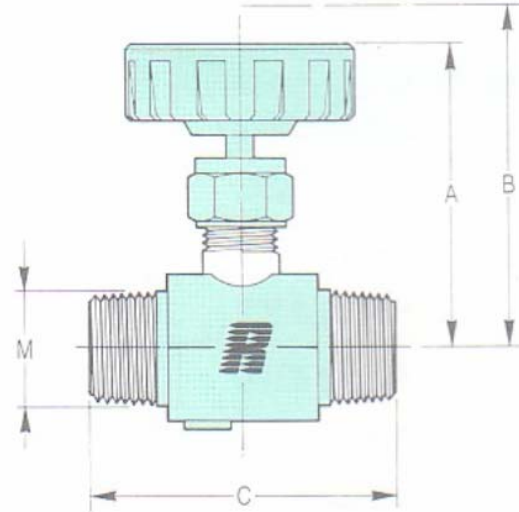

## CONNECTIONS

Manufactured from 1/8" to 1/2", threaded according the following:

NPT, according ANSI B2.1

BSP, according DIN 259

BSPT, according DIN 2999

Also manufactured to be connected to rigid pipes o semirigid (COOPER, NYLON, etc.) with compression fittings.

# Brass Needle Valve Small Type

THREAD H	BORE MM	A	B	C	THREAD NPT CODE
1/8	4	50	55	58	60.01.NP
1/4	4	50	55	58	60.02.NP
3/8	4	50	55	58	60.03.NP
1/2	4	50	55	58	60.04.NP

THREAD H	BORE MM	A	B	C	THREAD NPT CODE	THREAD BSP CODE
1/8	4	50	55	44	61.01.NP	61.01.BP
1/4	4	50	55	58	61.02.NP	61.02.BP
3/8	4	50	55	58	61.03.NP	61.03.BP
1/2	4	50	55	60	61.04.NP	61.04.BP

THREAD M	THREAD H	BORE MM	A	B	C
1/8	1/8	3,5	50	55	51
1/4	1/4	4	50	55	58
3/8	3/8	4	50	55	58
1/2	1/2	4	50	55	59

Dimensions in mm

Comercial de Válvulas y Accesorios, S.A.  
 Polígono Industrial Polizur, Calle Bosc Tancat, 6 Nave 2 y 3  
 08290 Cerdanyola del valles ( Barcelona) – Spain Tel. 93 586 36 00 Fax 93 586 36 04  
 e-mail: [info@cva.es](mailto:info@cva.es)  
 URL: [www.jlx-valve.com](http://www.jlx-valve.com)