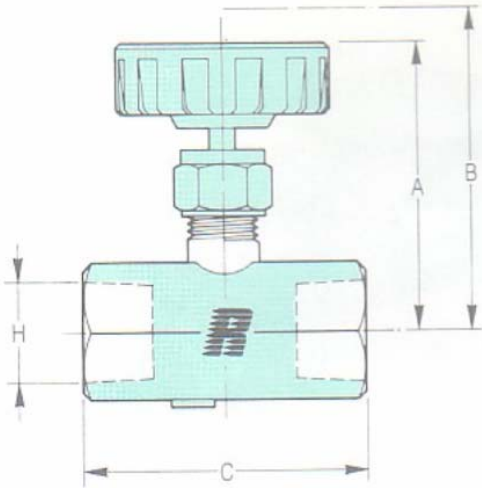

## CONNECTIONS

Manufactured from 1/8" to 1/2", threaded according the following:

NPT, according ANSI B2.1

BSP, according DIN 259

BSPT, according DIN 2999

Also manufactured to be connected to rigid pipes o semirigid (COOPER, NYLON, etc.) with compression fittings.

# Brass Needle Valve Small Type

THREAD H	BORE MM	A	B	C	THREAD NPT CODE
1/8	4	50	55	58	60.01.NP
1/4	4	50	55	58	60.02.NP
3/8	4	50	55	58	60.03.NP
1/2	4	50	55	58	60.04.NP

THREAD H	BORE MM	A	B	C	THREAD NPT CODE	THREAD BSP CODE
1/8	4	50	55	44	61.01.NP	61.01.BP
1/4	4	50	55	58	61.02.NP	61.02.BP
3/8	4	50	55	58	61.03.NP	61.03.BP
1/2	4	50	55	60	61.04.NP	61.04.BP

THREAD M	THREAD H	BORE MM	A	B	C
1/8	1/8	3,5	50	55	51
1/4	1/4	4	50	55	58
3/8	3/8	4	50	55	58
1/2	1/2	4	50	55	59

Dimensions in mm

Comercial de Válvulas y Accesorios, S.A.  
 Polígono Industrial Polizur, Calle Bosc Tancat, 6 Nave 2 y 3  
 08290 Cerdanyola del valles ( Barcelona) – Spain Tel. 93 586 36 00 Fax 93 586 36 04  
 e-mail: [info@cva.es](mailto:info@cva.es)  
 URL: [www.jlx-valve.com](http://www.jlx-valve.com)